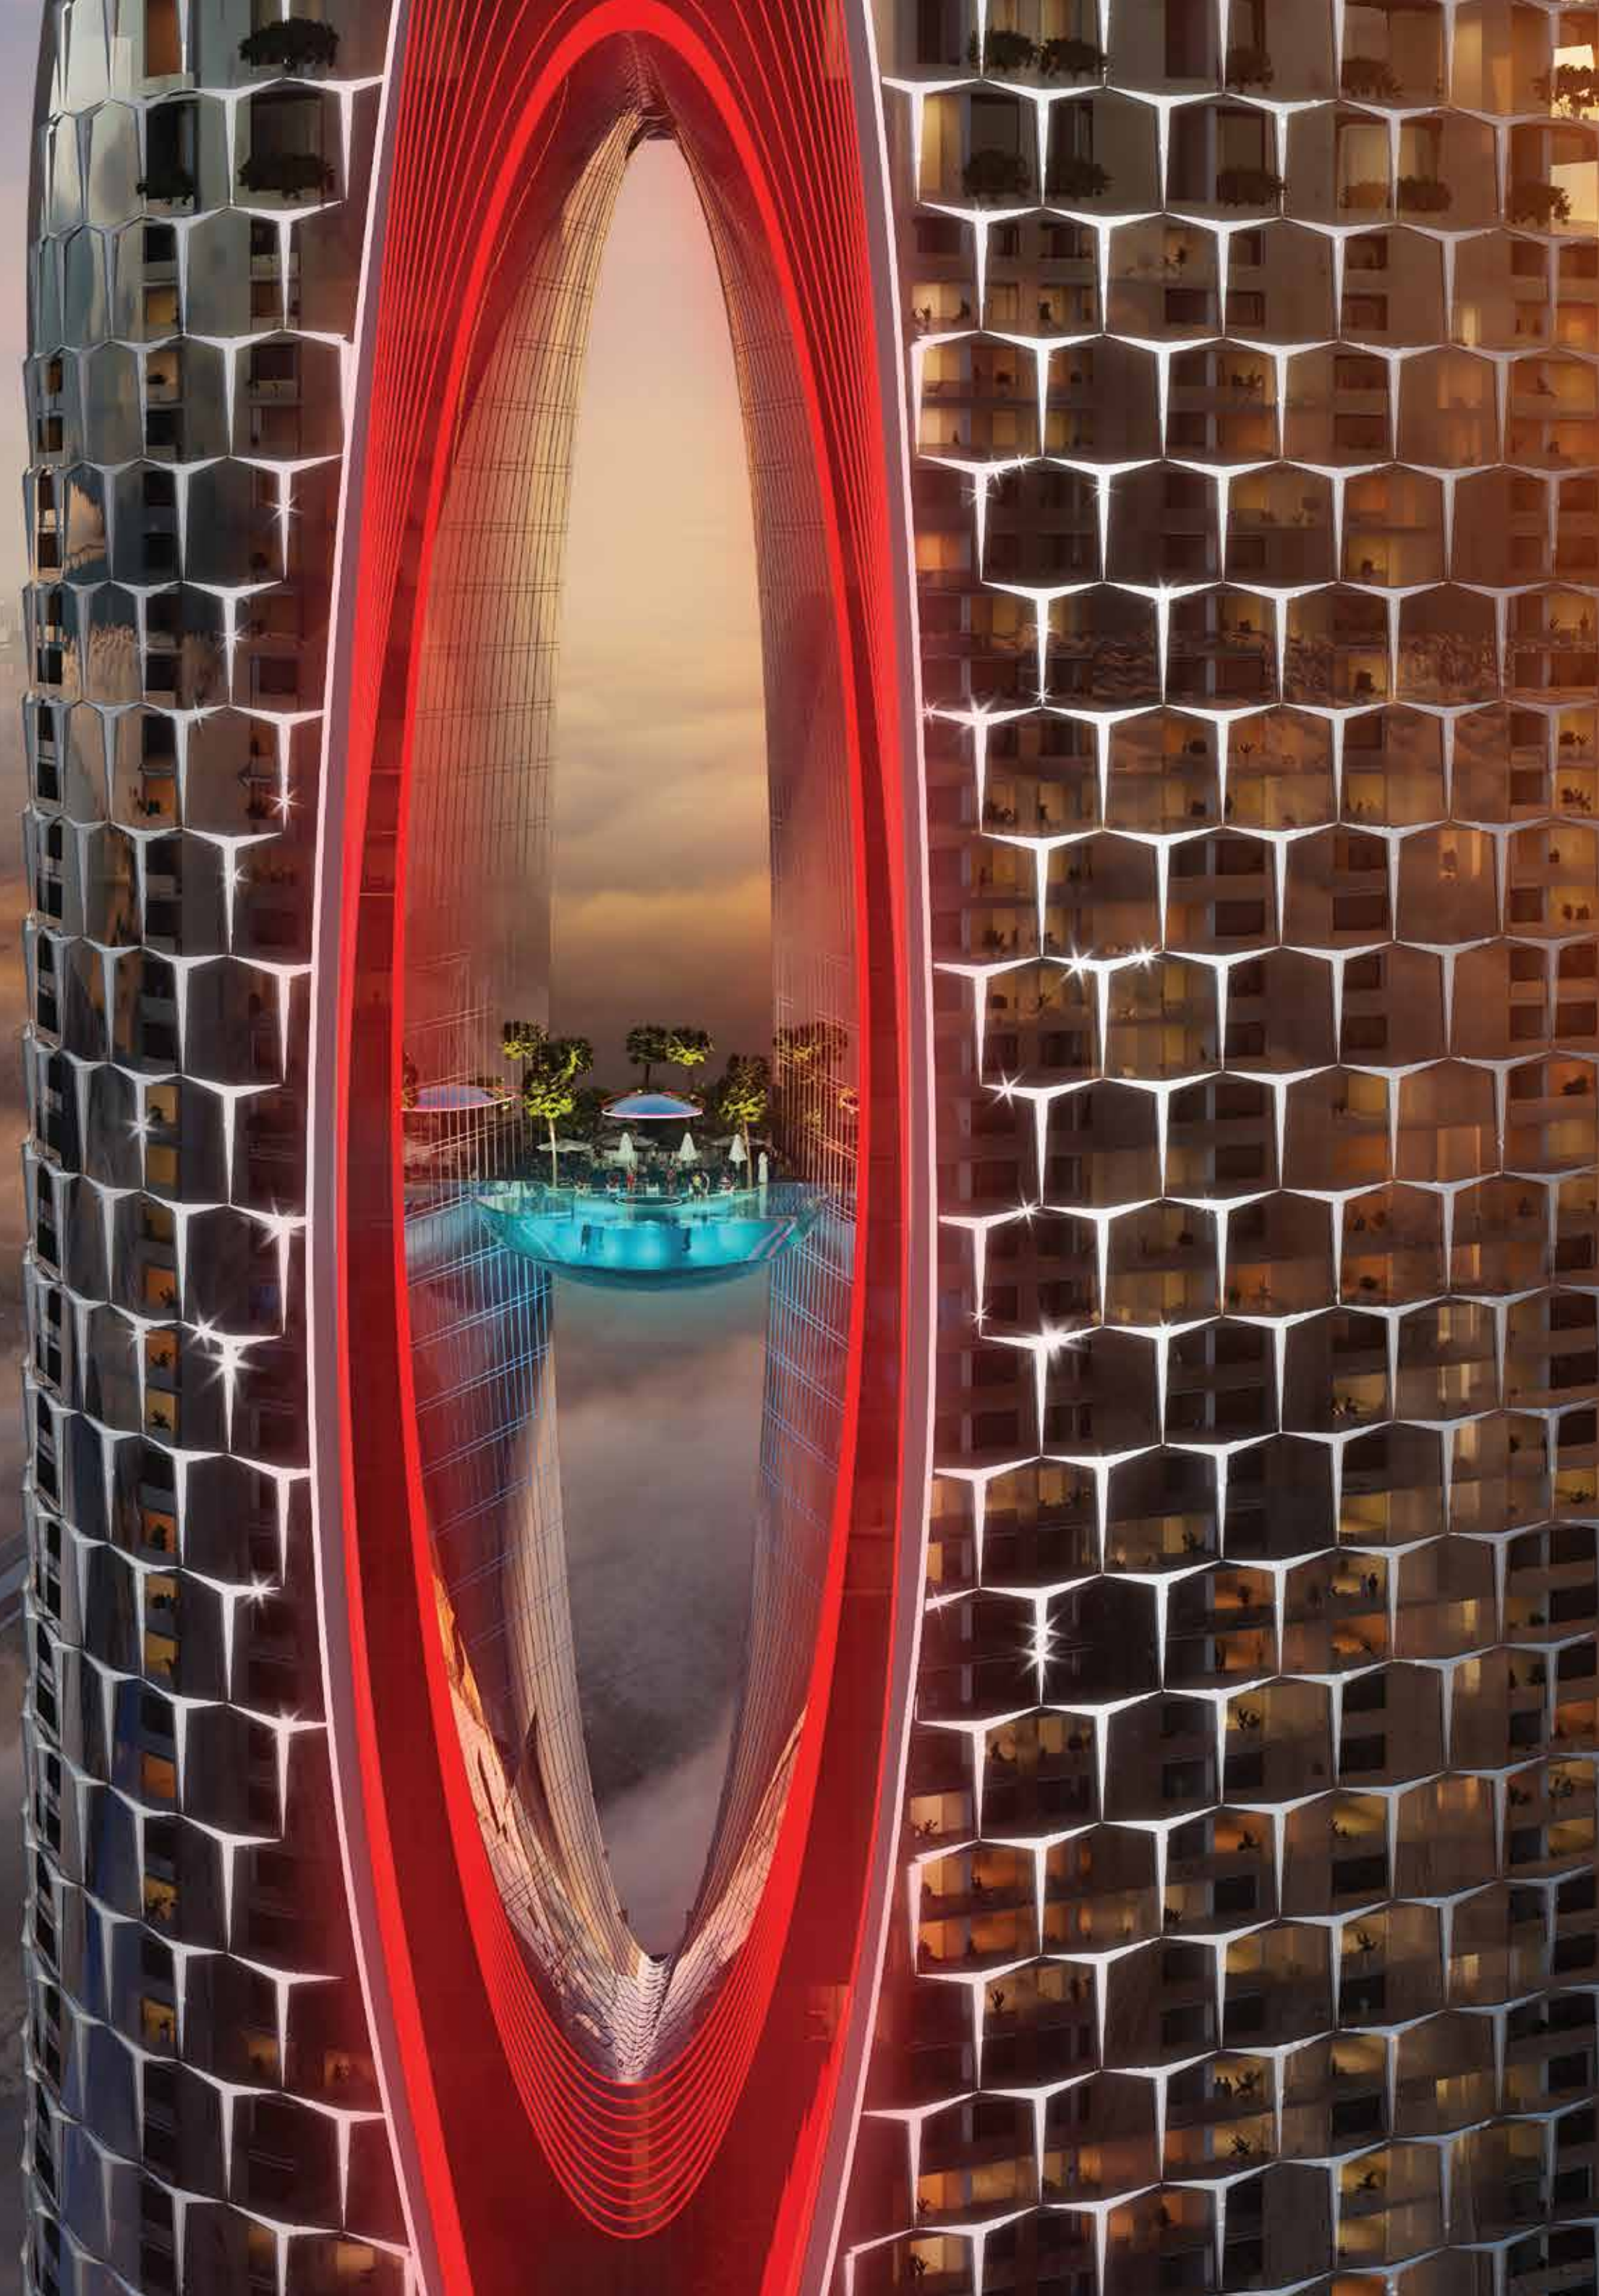

WELCOME HOME
TO THE **FUTURE**.
WELCOME TO

SAFATWO